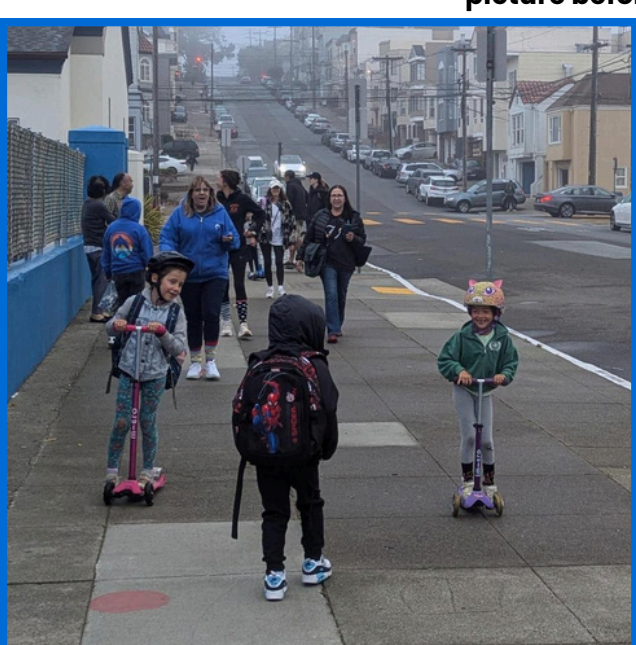

Walking and Rolling into Fall!

October 2024 NEWSLETTER

Walking School Bus with Diane Feinstein Elementary

THANK YOU FOR JOINING US FOR WALK & ROLL TO SCHOOL WEEK

Earlier this month, over **3,100 community members** from **40 schools** across San Francisco celebrated Walk & Roll to School Week alongside school communities around the globe! This annual event is designed to encourage students, families, and the school community to walk, bike, carpool, and take Muni or other forms of public transit to get to school. Students throughout the city had a great time celebrating the various ways they used active and shared transportation to get to school!

The numbers are still rolling in, but preliminary data show that **2,111 students** and **996 adults** participated in various Walk & Roll to School Week activities. A special thank you goes out to our Walk Champions who helped to organize events at each school!

Here are some highlights from schools all over San Francisco!

Mayor London Breed leading the Diane Feinstein Elementary walking school bus

Monroe Elementary Students and Parents enjoyed their walking school bus

Tenderloin Community Elementary Student and Parents posing for a picture before their walking School Bus

Students and Parents from Lafayette Elementary walking and rolling to School

Students at McCoppin Elementary chose to roll